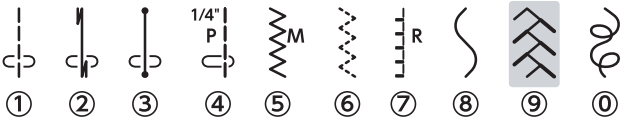

Stitch Chart

Mode 1

Mode 2

Straight Stitch Needle Plate

Professional Grade Needle Plate

* Stitch patterns marked with grey can be flipped vertically. (Horizontal mirror image)