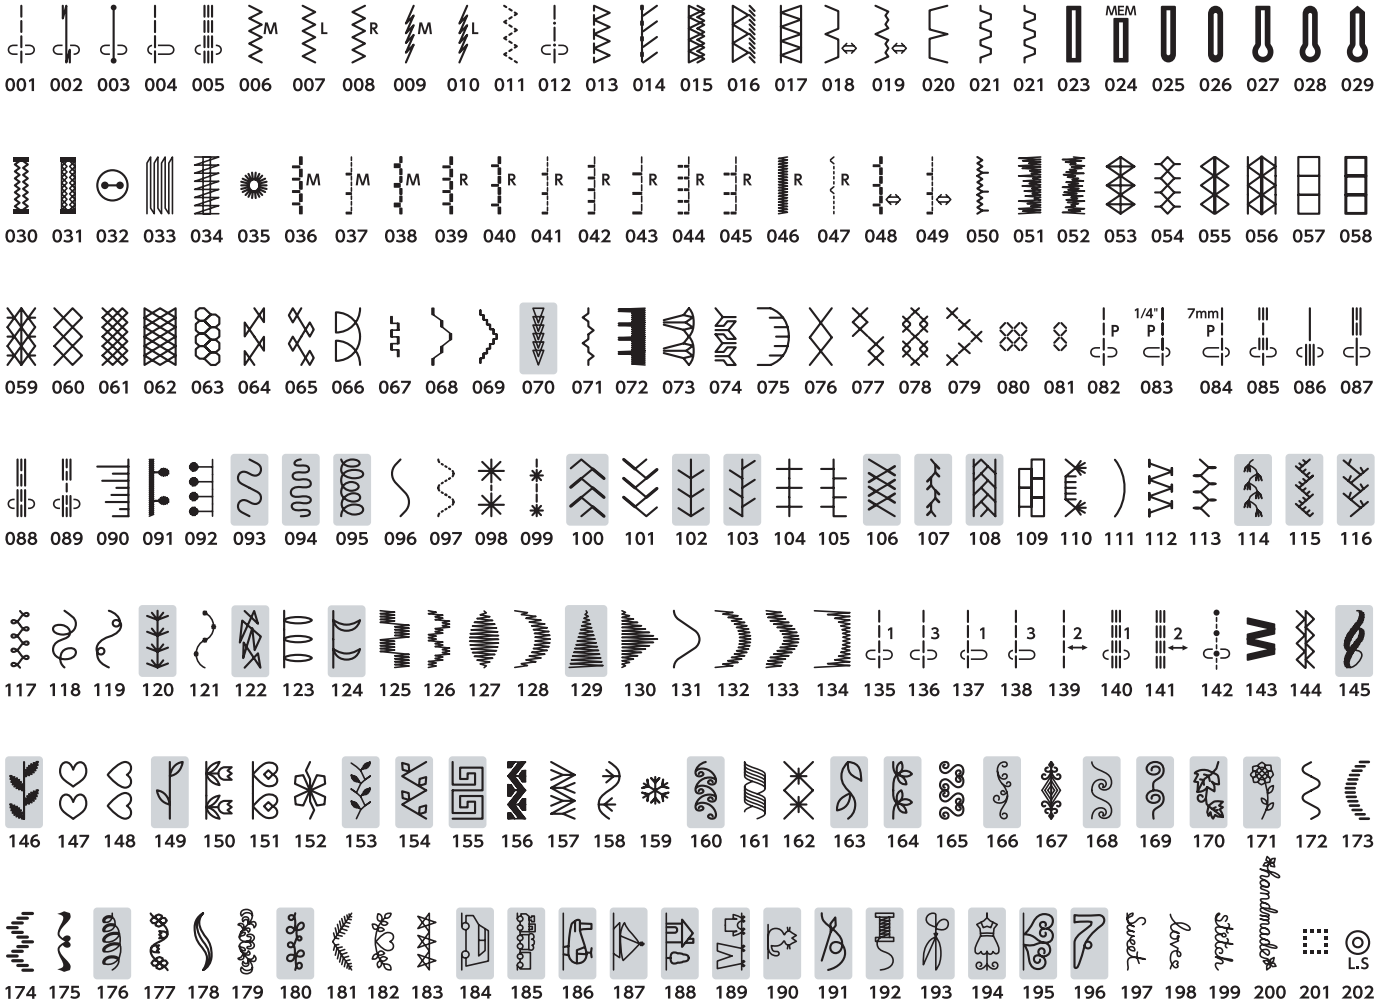

Stitch Chart

Mode 1

Mode 2

Straight Stitch Needle Plate

Professional Grade Needle Plate

* Stitch patterns marked with grey can be flipped vertically. (Horizontal mirror image)